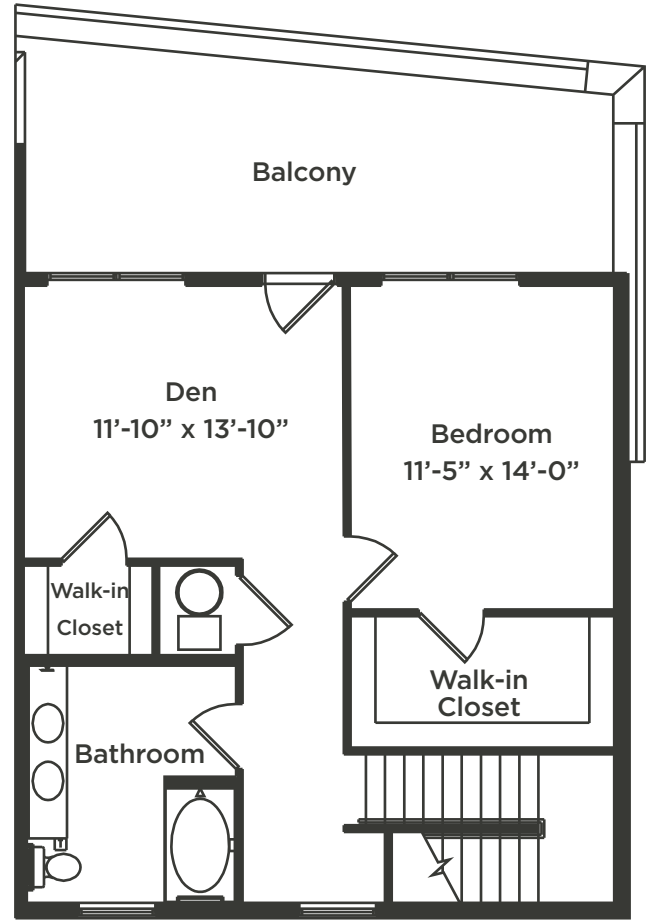

Lower Level

Upper Level

Unit Type	B3.5	Square Feet	1755
Levels	3	Bedroom/Bathroom	2/2

Unit dimensions and square footages, which exclude patios and balconies, are approximate and may vary. Floorplans and units features may change based on their position within the building, including kitchen islands, patios, and balconies.