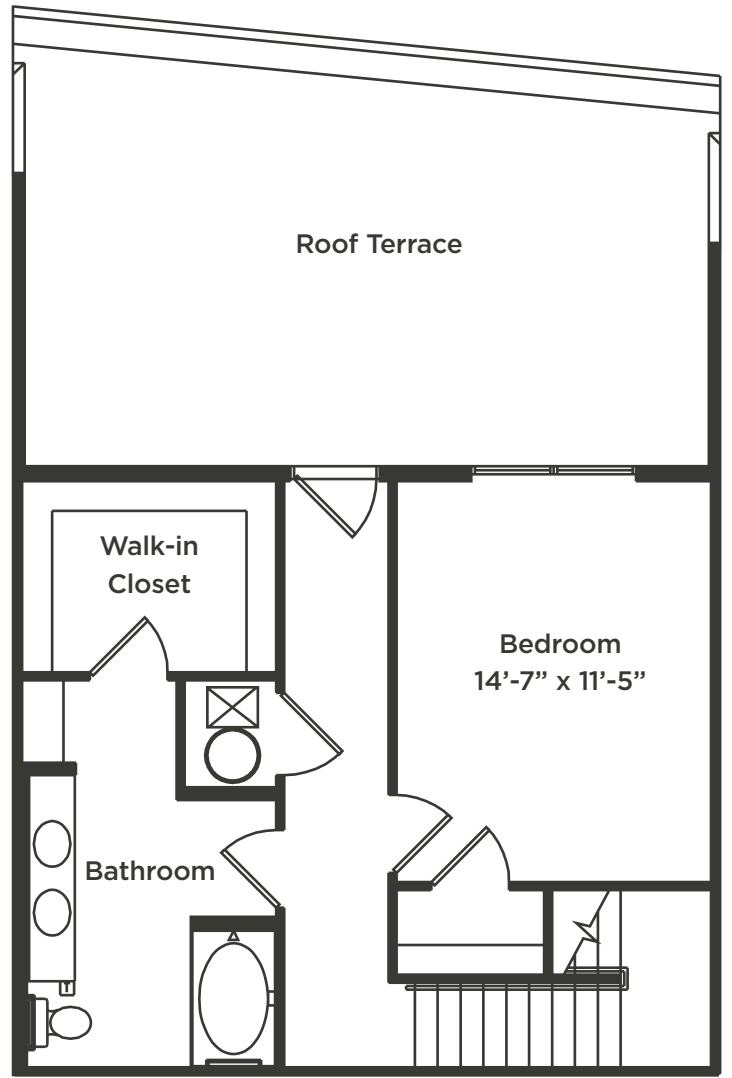

Lower Level

Upper Level

Unit Type	B3.3	Square Feet	1514
Levels	3	Bedroom/Bathroom	2/2

Unit dimensions and square footages, which exclude patios and balconies, are approximate and may vary. Floorplans and units features may change based on their position within the building, including kitchen islands, patios, and balconies.