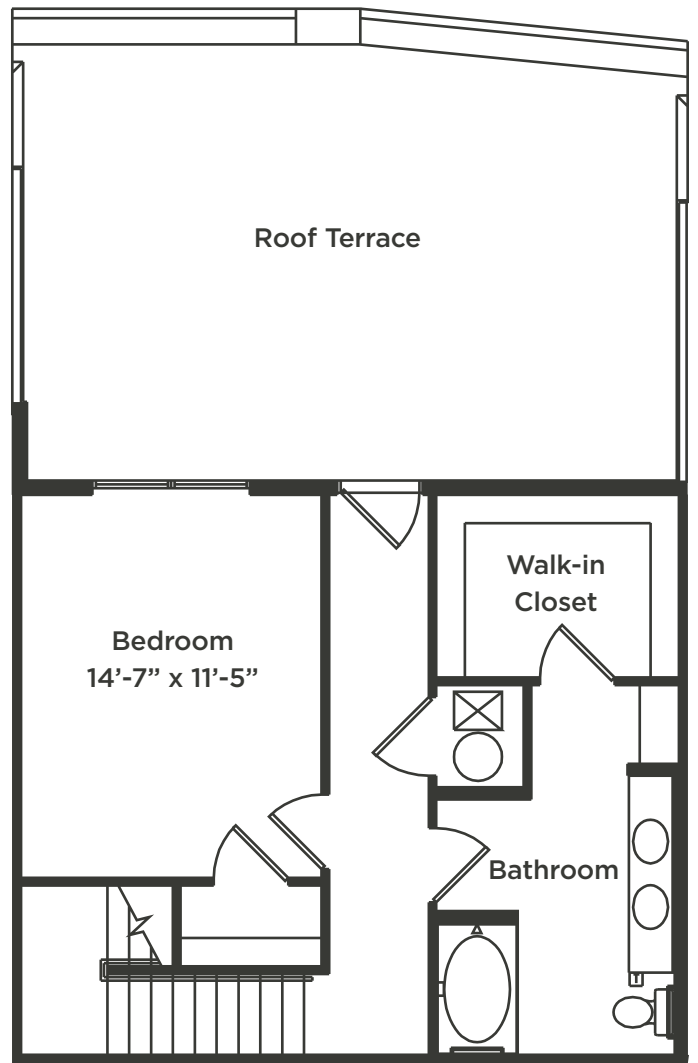

Lower Level

Upper Level

Unit Type	B3.2	Square Feet	1571
Levels	3	Bedroom/Bathroom	2/2

Unit dimensions and square footages, which exclude patios and balconies, are approximate and may vary. Floorplans and units features may change based on their position within the building, including kitchen islands, patios, and balconies.