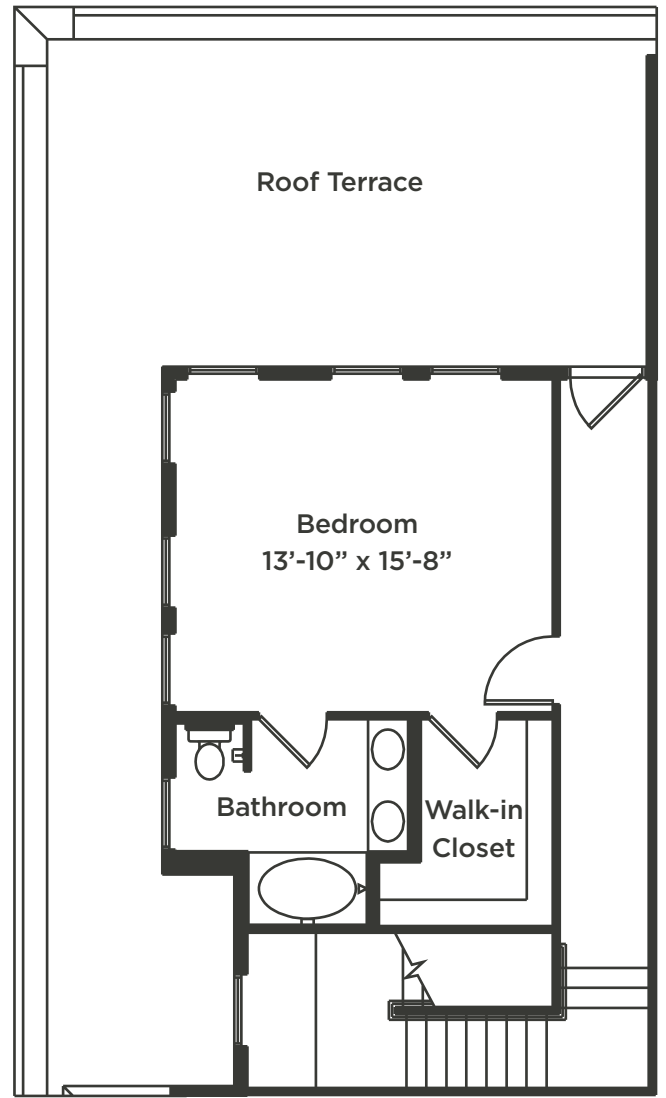

Lower Level

Upper Level

Unit Type	B3.1	Square Feet	1763
Levels	3	Bedroom/Bathroom	2/2

Unit dimensions and square footages, which exclude patios and balconies, are approximate and may vary. Floorplans and units features may change based on their position within the building, including kitchen islands, patios, and balconies.